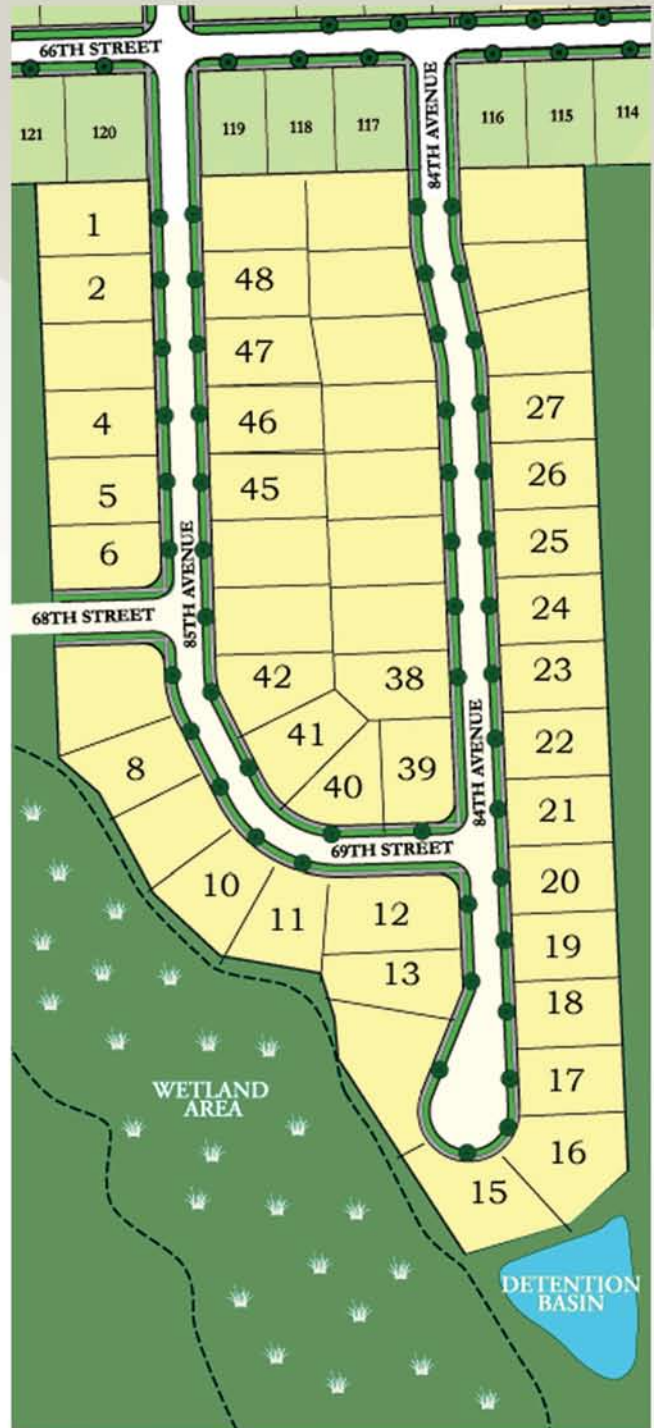

# NeuVillage Kenosha

Welcome to Neu Village at Leona's Rolling Meadows! This beautiful neighborhood offers quiet streets with larger home sites, and is superbly located just minutes east of I-94. Neu Village boasts nearby, top notch schools, multiple golfcourses, family entertainment, and nearby shopping malls and outlet stores. This is the ideal neighborhood for commuters.

Directions: I-94 to Hwy 50, east to Hwy H. Turn north (left) to 65th Street, entrance to Leona's Rolling Meadows. East to 85th Avenue. South to NeuVillage entrance which is connected to Leona's Rolling Meadows.

PLEASE SEE REVERSE SIDE FOR LOT AND PRICE LISTINGS.

**Minimum Requirements:**

- Ranch Homes: 1500 Sq. Ft.
- Two Story Homes: 1900 Sq. Ft.

 Numbered lots available from Tim O'Brien Homes. Please ask about other lots available.