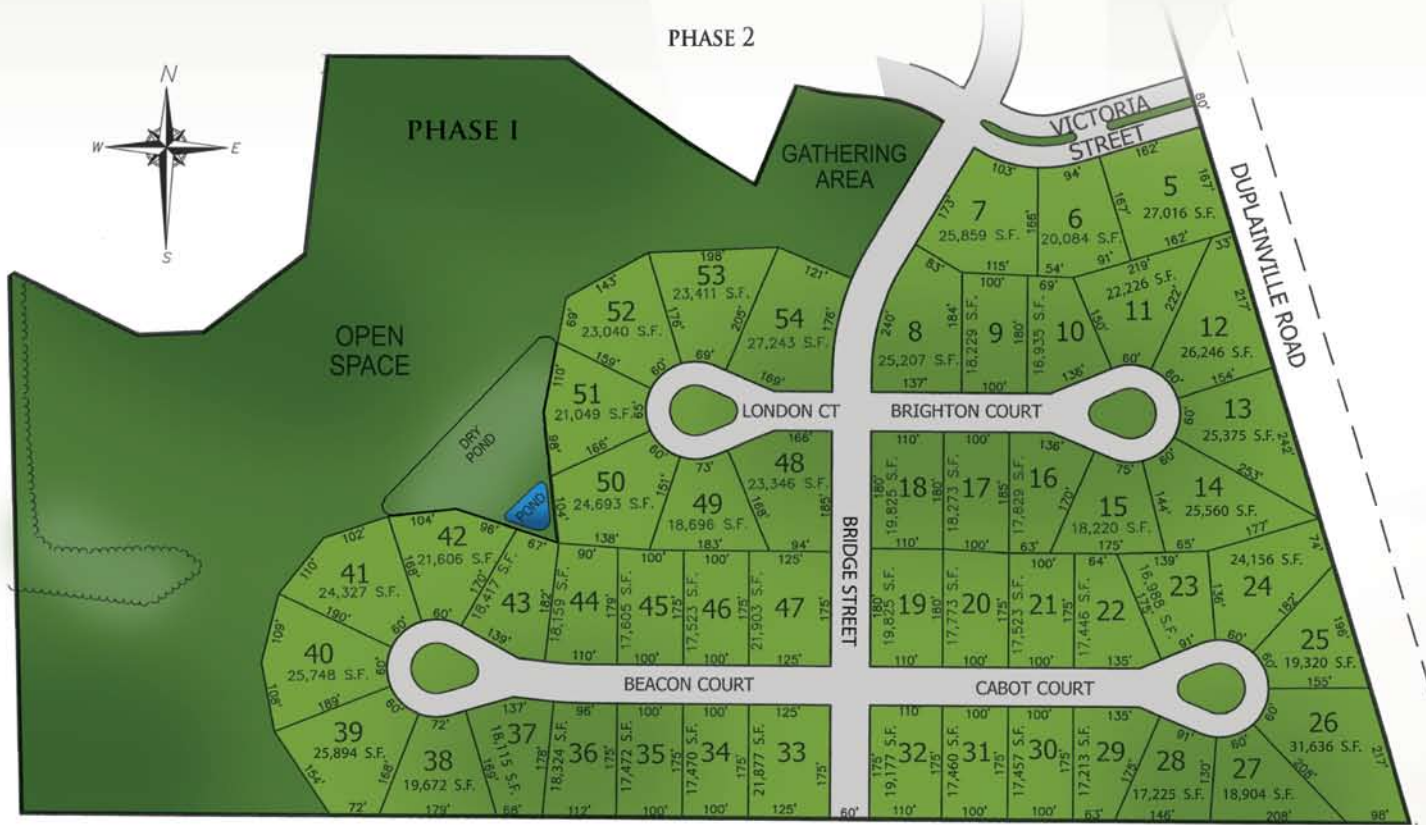

Victoria's Station

Pewaukee

VICTORIA STATION

Welcome to Victoria Station in the City of Pewaukee! Victoria Station offers you close proximity to amenities and the advantage of a home site in the top-performing City of Pewaukee School District. The landscape design plan features an array of summer flowers and greenery along the entry road and a vintage white picket fence border. Let Victoria Station be the setting in which all your future memories of family, home and hearth are spun. Call us today to start planning your dream home!

Directions: Subdivision is located on Duplainville Rd. south of Lindsay Rd. in the City of Pewaukee

Phase I Phase II

TIM O'BRIEN

homes

Building for the way you live

Visit us online at: TimOBrienHomes.com

N16 W24132 Prairie Court, Suite 220 • Waukesha, WI 53188