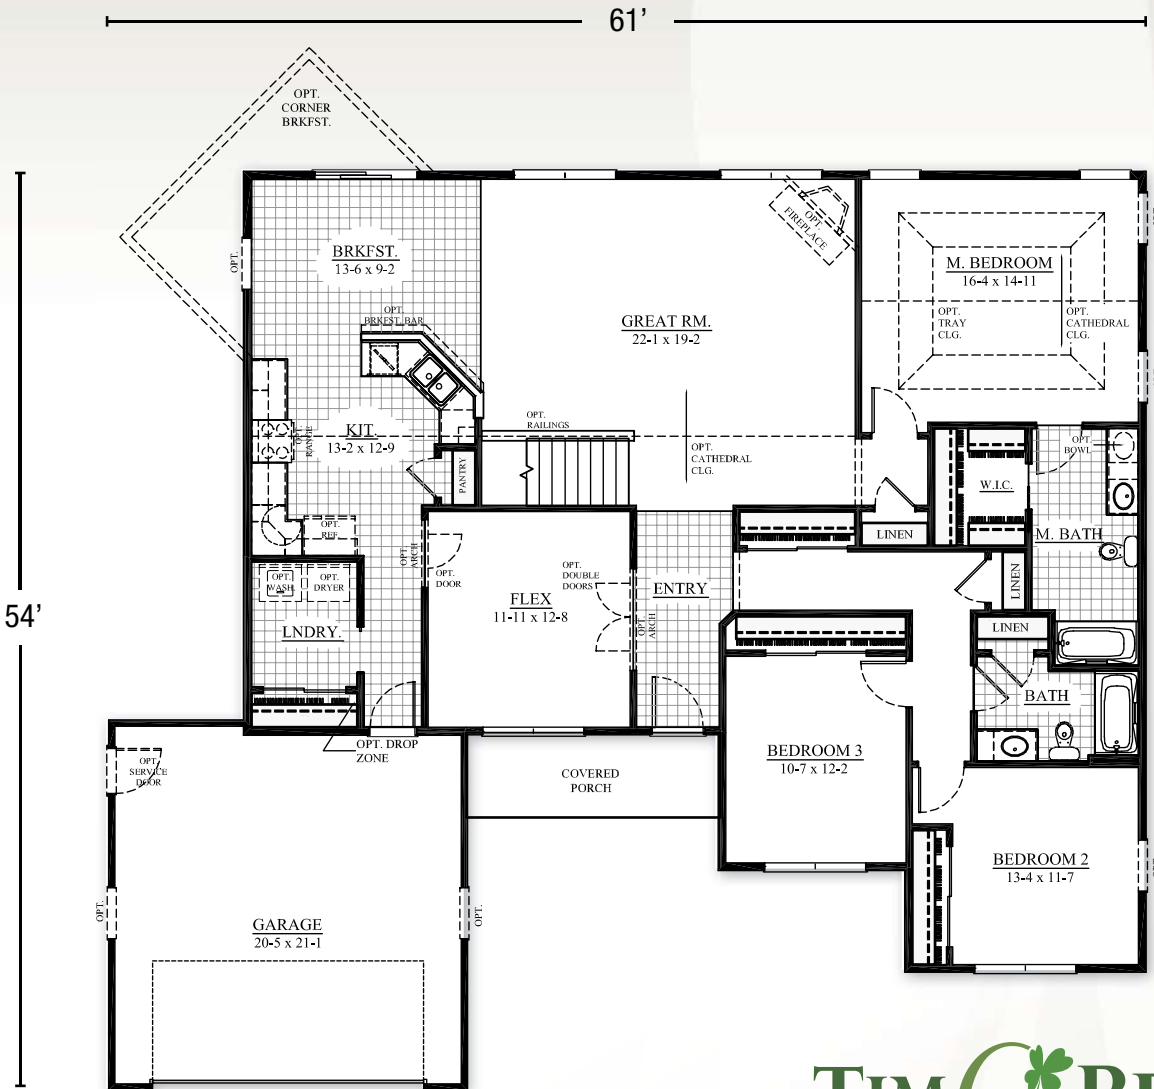

Ironwood

2033 Sq. Ft.

Optional Sunroom

Optional Luxury bath

TIM O'BRIEN
homes

Building for the way you live

Modified
6/2/09

Visit us online at: TimOBrienHomes.com
N16 W24132 Prairie Court, Suite 220 • Waukesha, WI 53188
262-542-5750 • Fax 262-542-9780