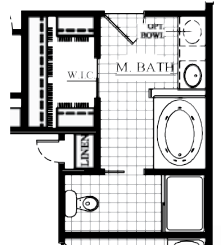

Ironwood

2033 Sq. Ft.

Optional Sunroom

Optional Luxury bath

TIM O'BRIEN
homes

Building for the way you live

Modified
6/2/09

Visit us online at: TimOBrienHomes.com
N16 W24132 Prairie Court, Suite 220 • Waukesha, WI 53188
262-542-5750 • Fax 262-542-9780