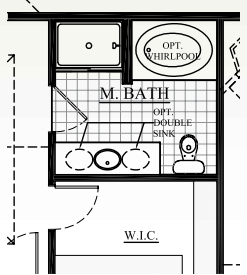

Magnolia

1528 Sq. Ft.

Elevation B

Elevation A

Optional Luxury Master Bath

Optional Sunroom

TIM O'BRIEN
homes

Building for the way you live