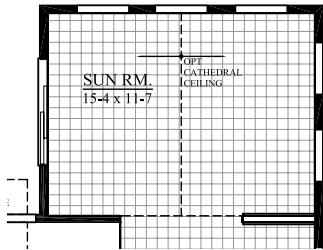

Magnolia

1528 Sq. Ft.

Elevation B

Elevation A

Optional Luxury Master Bath

Optional Sunroom

TIM O'BRIEN
homes

Building for the way you live